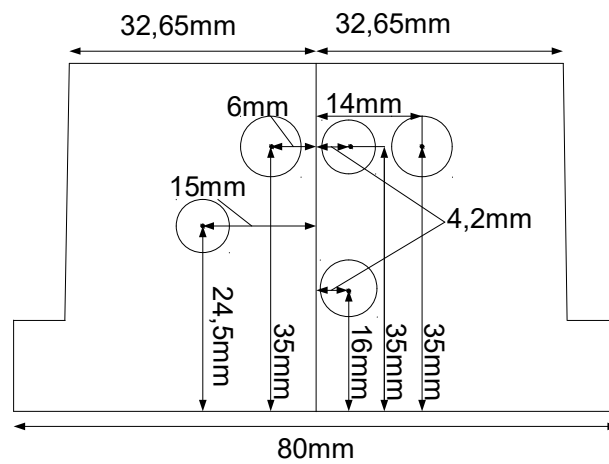

Tube – Supply 120V Front

Back