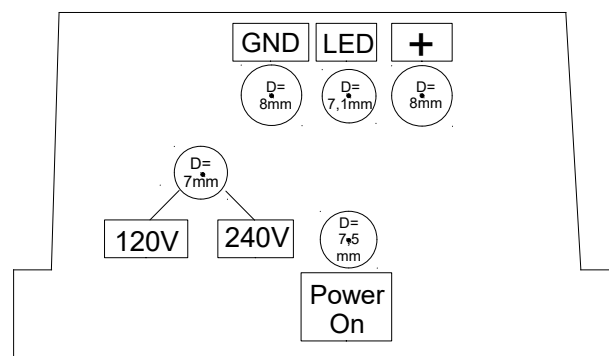

Tube – Supply 120V Front

Back