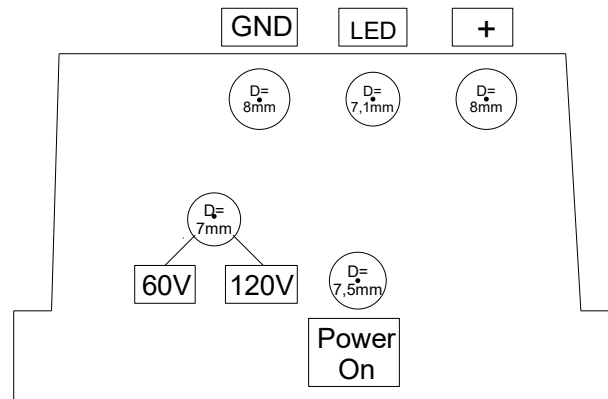

Tube – Supply 120V

Front

Back