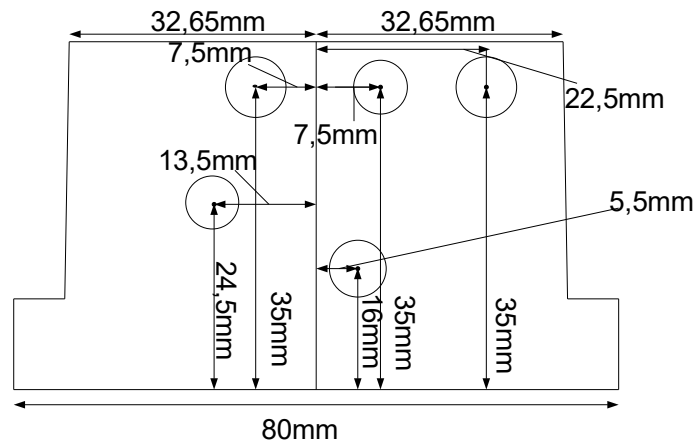

Tube – Supply 120V

Front

Back